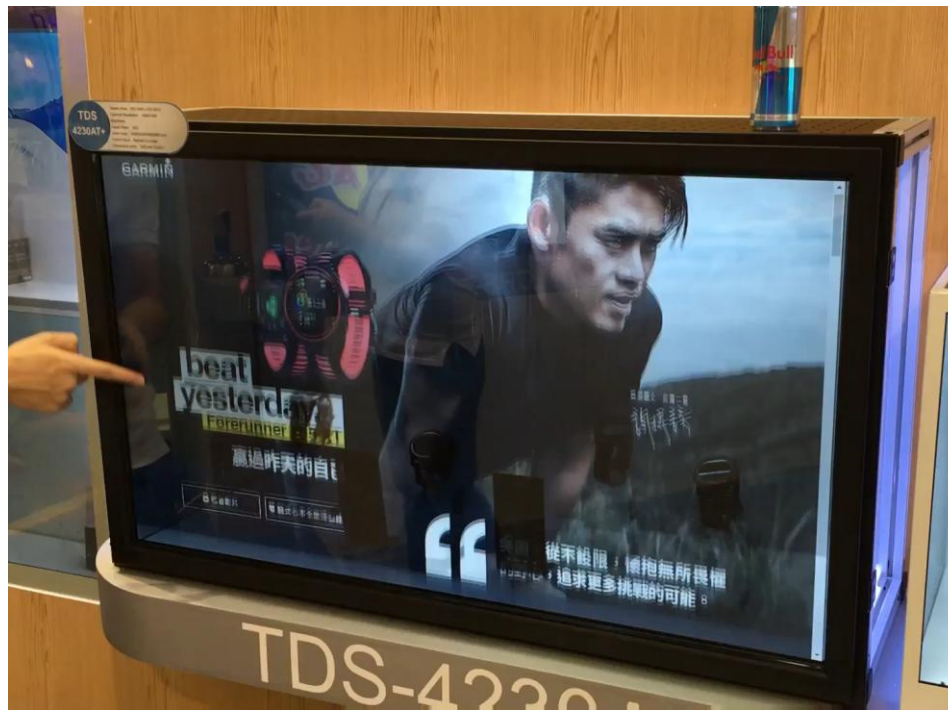

Bar Display

LWO Confidential

Infotainment System

西門 ● Ximen

Control Room

Digital Signage

Ticketing

Information

Railway & Metro Partners

Transparent Display

LWO Confidential

AWARDS

VMV6D2

■ Transparent Fridge

TDK-6000A

Transparent LCD Retailer Solutions with Beacon

Les Champs-Élysées Franklin D. Roosevelt

Transparent Vending Machine & Fridge

❖ Demo Box

Medical Display

LWO Confidential

凌暉科技股份有限公司
LWO TECHNOLOGY CO.,LTD.

Commercial Signage

LWO Confidential