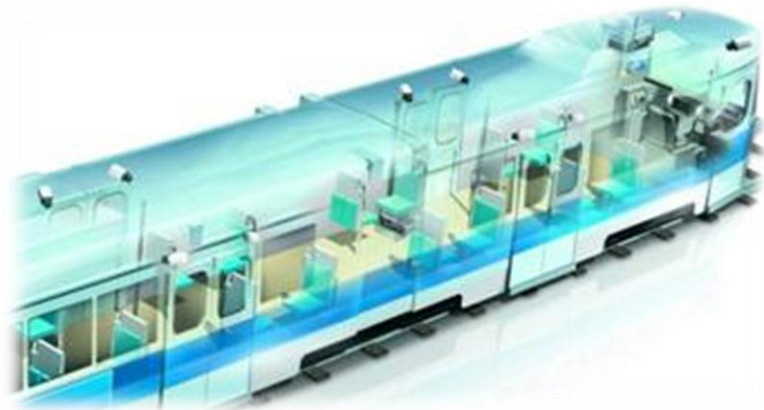

LWO Confidential

1920x1080 (16:9)

1920x360 (16:3)

Opaque Display

❑ What Does Extreme Wide LCD do?

Breakthrough Standard LCD Module' s limitations

Flexible Use of Limited Space

Horizontal or vertical cutting are considerable to fit customer' s need.

Bar Display

LWO Confidential

Infotainment System

西門 ● Ximen

Control Room

Digital Signage

Ticketing

Information