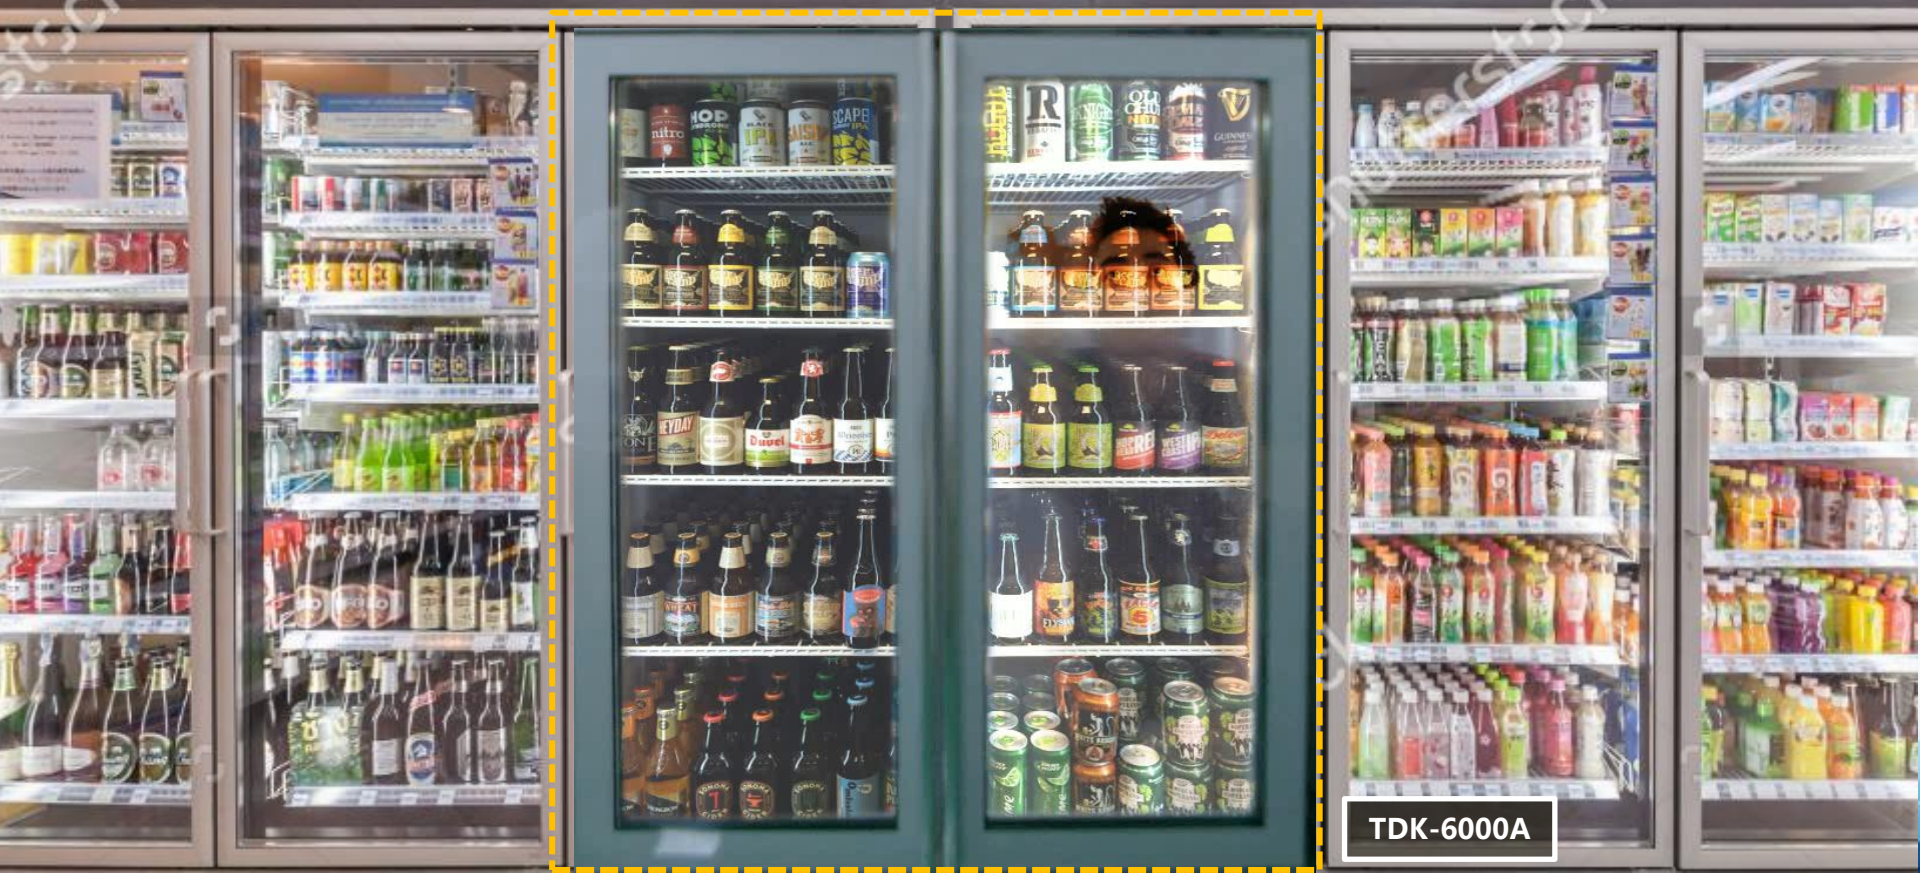

Railway & Metro Partners

Transparent Display

LWO Confidential

AWARDS

VMV6D2

■ Transparent Fridge

TDK-6000A

Transparent LCD Retailer Solutions with Beacon

Les Champs-Élysées Franklin D. Roosevelt

Transparent Vending Machine & Fridge

❖ Demo Box

Medical Display

LWO Confidential

凌暉科技股份有限公司
LWO TECHNOLOGY CO.,LTD.

Commercial Signage

LWO Confidential